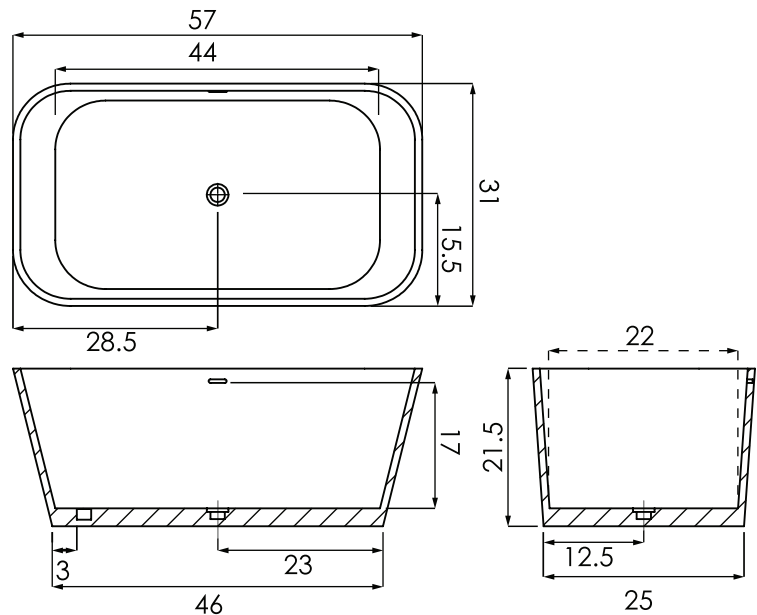

CODES AND COMPLIANCES

Massachusetts code File no: P1-0614-491